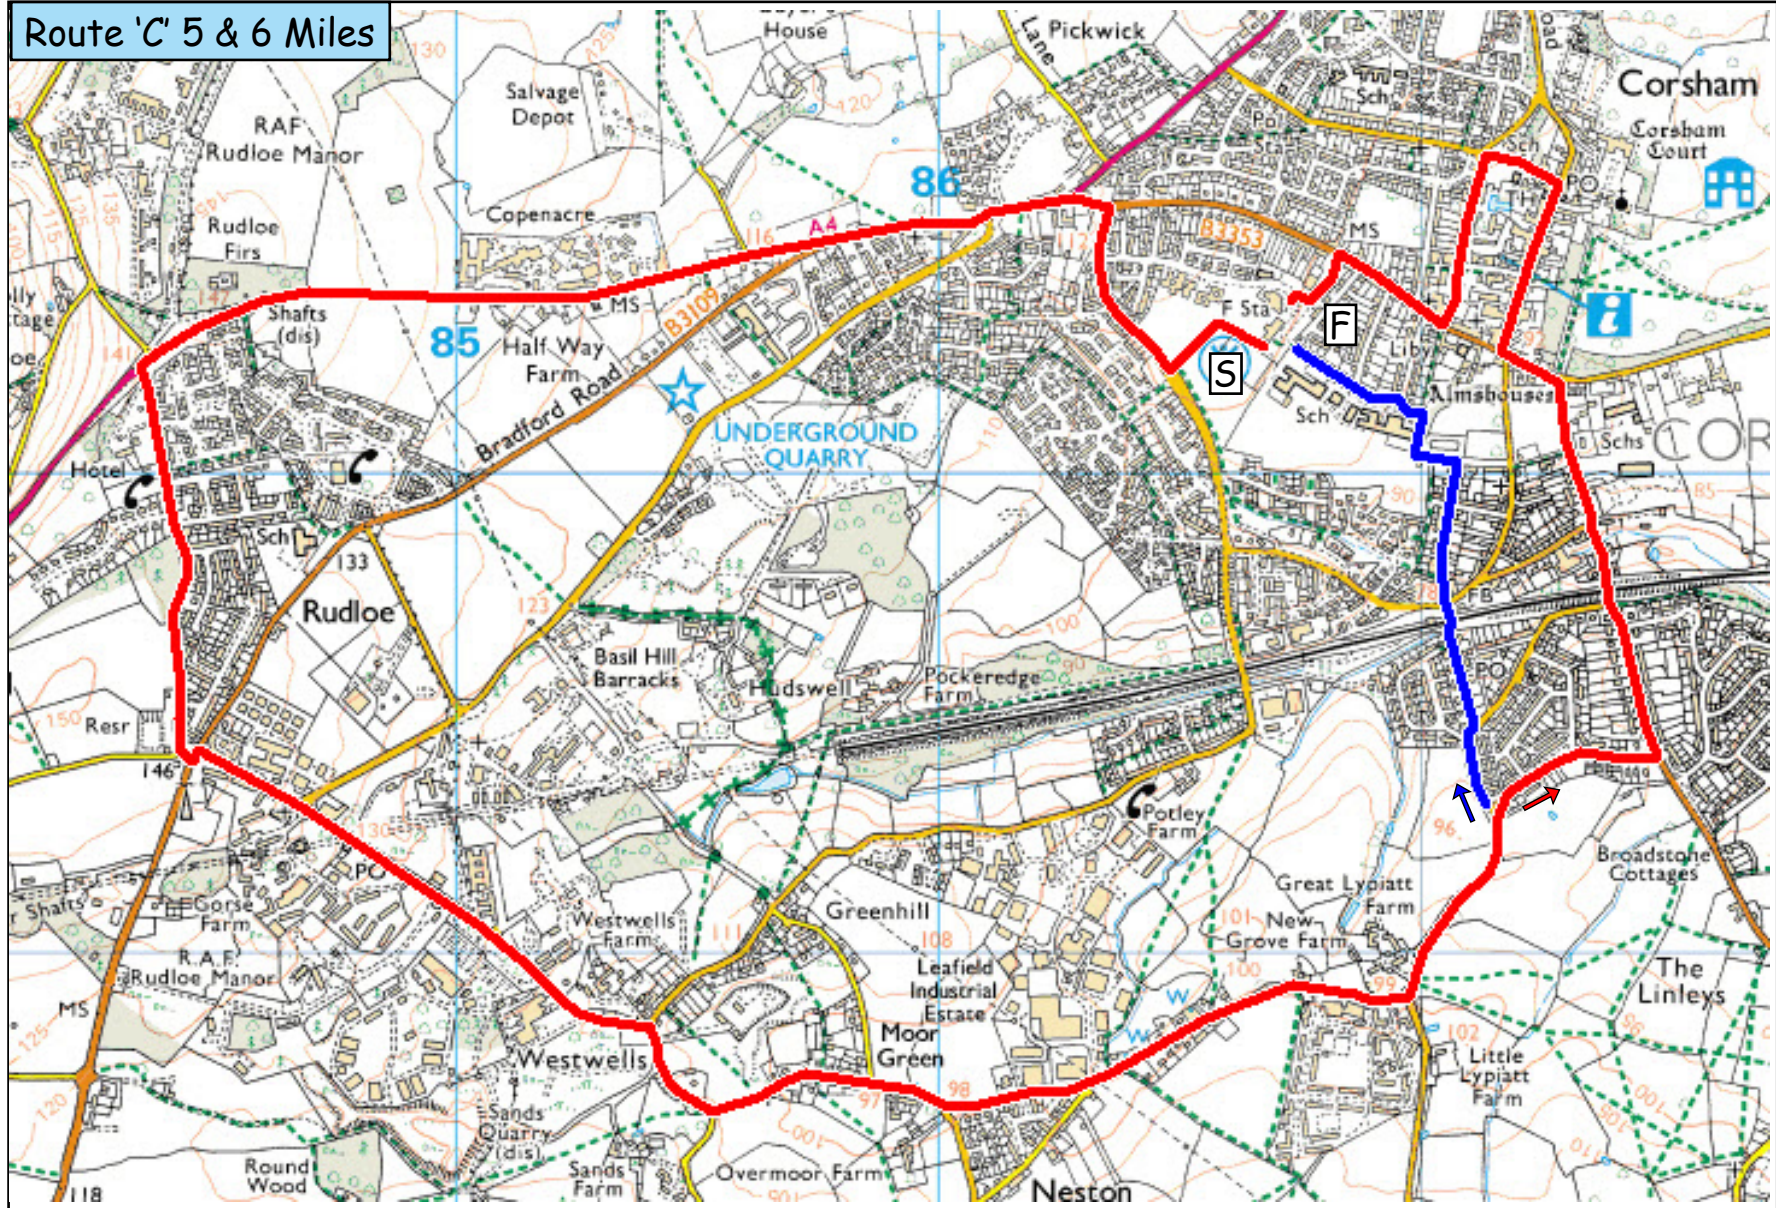

Route 'C' 5 & 6 Miles

6 mile Route Across Playing Fields to Valley Rd, A4, Leafy La, Westwells Rd, Moor Green, Elley Green, Lypiatt, Dicketts Rd, Prospect, Pound Pill, Alms Houses, Pickwick Rd, High St, Priory St, Newlands Rd, Pickwick Rd, Beechfield Rd.

5 mile route At Lypiatt - Turn down The Cleeve, South St, to Jargeau Court, FP past Corsham School, FP to Community Centre.